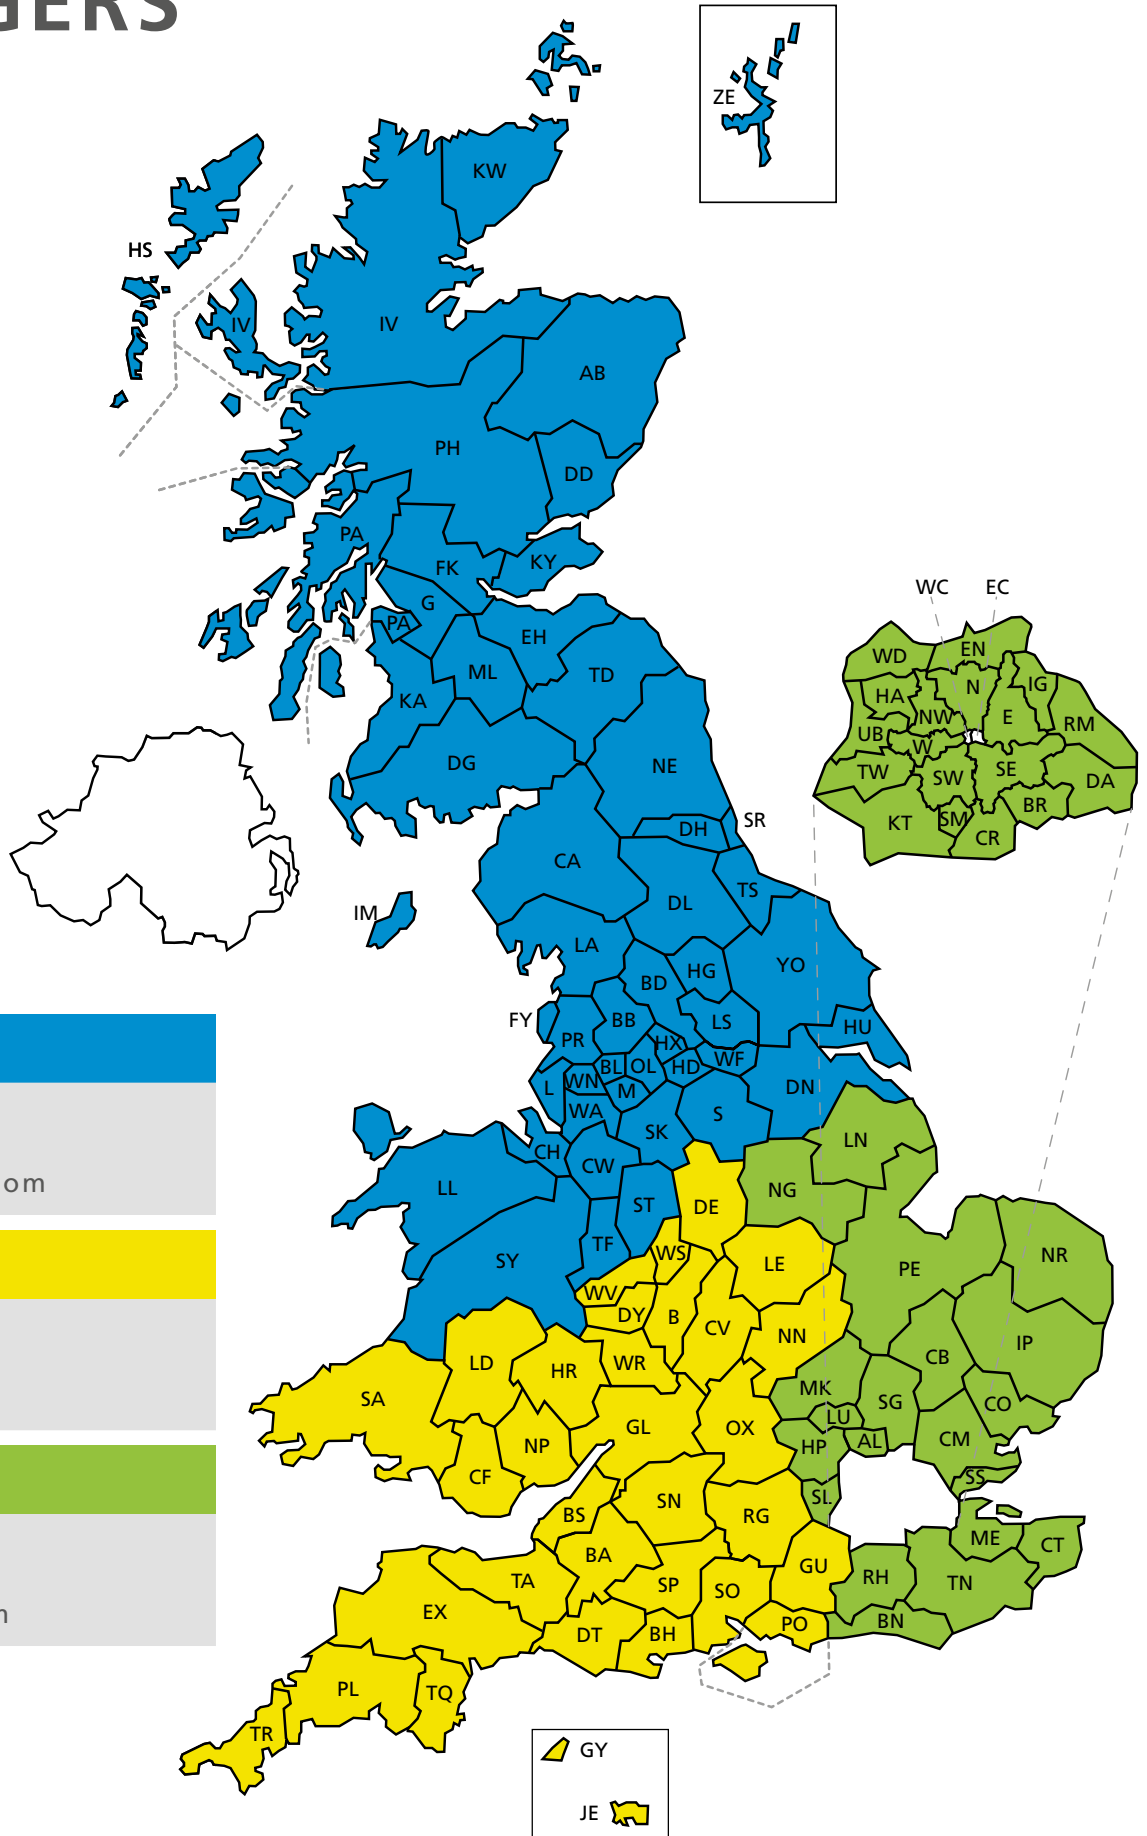

AREA SALES MANAGERS

ZONE 1

DANIEL HERBERT
07841 866380
dherbert@jeldwen.com

ZONE 2

LOXIE ALLAN
07710 077850
lallan@jeldwen.com

ZONE 3

CRAIG BLUNT
07510 374587
cblunt@jeldwen.com